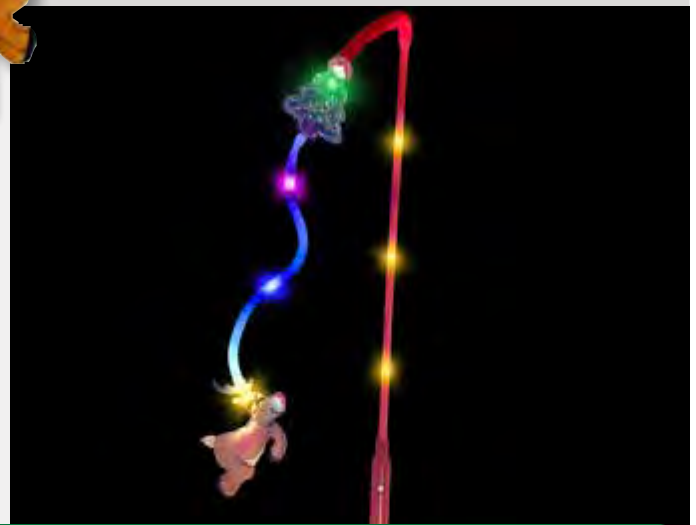

Tease your cat's curiosity with a light-up beam that connects a shimmering holiday tree to the reindeer. Click for steady glow, slow twinkle or fast twinkle for an interactive holiday adventure. Reindeer's motion invites instinct satisfying batting and pouncing. Batteries included.