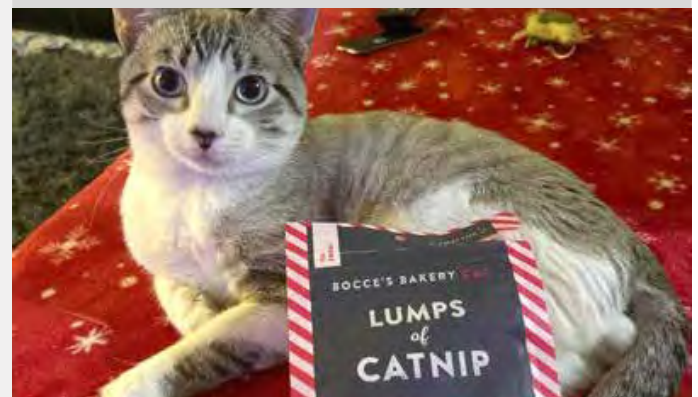

We know your kitty loves the festive flair of Jingle Bells, so gift them our delicious chicken and carrot crunchy treats! This recipe comes in a decorative cracker that will keep them curious and joyful this holiday season!

Lumps of Catnip Crunchy

Were you on the naughty list? Our NEW crunchy recipe is baked with chicken and catnip to help get all those kitties out there on the nice list!

Merry Fish-Mas Ornament

Every cat deserves a present under the tree (or in this case...ON the tree!) Our Merry Fish-Mas Ornaments are both a decoration AND they're filled with delicious salmon and seaweed crunchy treats.

Snowflake Snacks Crunchy

Keep your cat in the holiday spirit (and out of the snow) with our Snowflake Snacks crunchy treats. Our recipe is baked with chicken and carrots perfect for those cozy winter nights