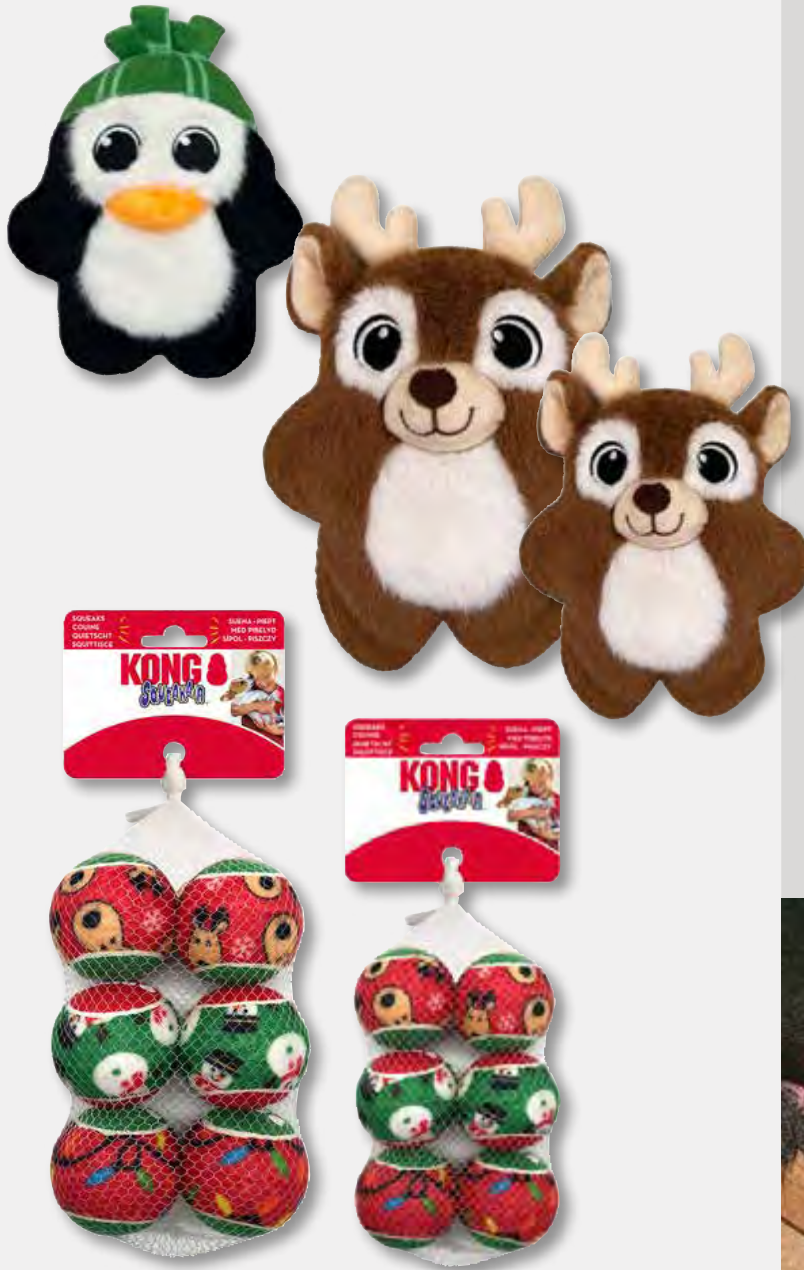

FELIZ NAVIDOG TOYS - Plush/Fetch

Holiday Snuzzles

Plump full of fun with a full body squeaker with a long, loud call. The super plush exterior is great for holiday snuggles. The dense mouthfeel extends engagement by rewarding appropriate chewing with every bite. Ideal for indoor fun when the weather outside is frightful, the flat shape is ideal for dogs of all different sizes.

Holiday SqueakAir Balls

Two dog favorites— a tennis ball and a squeaker—into one fabulous fetch toy that sparks natural instincts. The KONG Tennis non-abrasive material on these 6 balls is softer on teeth than regular tennis ball felt. The squeaker calls dogs to play and keeps them engaged while the dynamic bounce launches pups into fetching fun with a celebration of holiday-colored snowmen, lights, and reindeer.

BRAND	PRODUCT DESCRIPTION	UPC CODE	UNIT SIZE	WHSL	MSRP	QTY
TOYS - PLUSH/FETCH						
KONG	Holiday Snuzzles Penguin - SM *NEW*	035585504957	8.25 x 5.5 x 2.76 in.		$10.99	
KONG	Holiday Snuzzles Reindeer - SM *NEW*	035585504926	8.25 x 5.5 x 2.5 in.		$10.99	
KONG	Holiday Snuzzles Reindeer - MD *NEW*	035585504933	10.5 x 7.25 x 4 in.		$15.99	
KONG	Holiday SqueakAir Balls 6pk - SM *NEW*	035585505237	9 x 4 x 2 in.		$9.99	
KONG	Holiday SqueakAir Balls 6pk - MD *NEW*	035585505220	11 x 5.25 x 2.5 in.		$13.99	

STORE _____ EMAIL _____ PHONE # _____