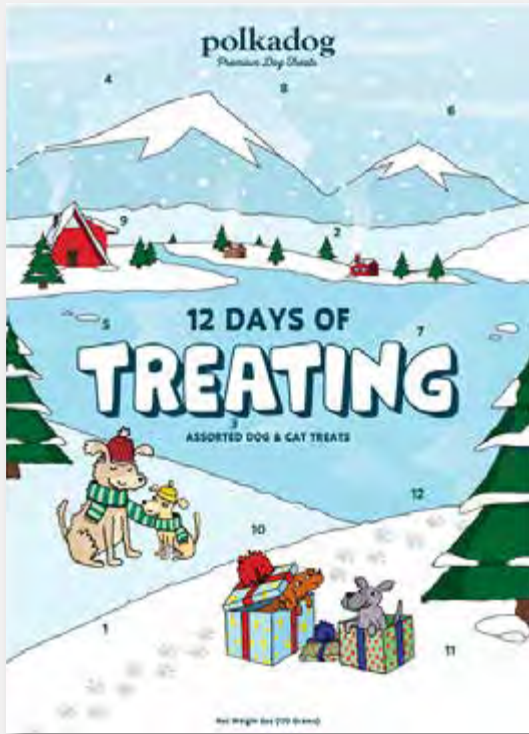

PET PALETTE DISTRIBUTION : On-trend.
: On time.
: On your side.

ORDER BY:
Email: orders@petpalette.com
Online: www.petpalettedistribution.com
Fax: 410.795.6134

STOCKING STUFFERS TREATS & CHEWS

polkadog

12 Days of Treating Calendar

Time to indulge in all that Polkadog has to offer! Our "12 Days of Treating" holiday calendar is filled to the brim with our best-selling products, including Cod Skins, Wonder Nuggets, Chicken Strips, Salmon Says, and more. Happy howlidays and happy treating!

Holiday Mini Tube Feliz Navidad

Brothers and sisters, the ceaseless vigil over your humans has been recognized. Your prize: soft nuggets of U.S. beef and sweet potato! There's your reward. You've earned it.

Holiday Mini Tube Stocking Stuffer

Nothing says decadence like Polkadog's Stocking Stuffers. They start with fresh, all natural chicken raised on US farms, mix it in with long-grain brown rice and dehydrate these tasty little tidbits to perfection, all in their own kitchen in Boston's Fish Pier.

Holiday Mini Tube Yappy Howlidays

Our duck recipe in holiday packaging! Nothing says decadence like Polkadog's holiday treats. These savory mini tubes make the perfect stocking stuffer or tasty little holiday gift for any 4-legged. Handmade daily at Polkadog in South Boston with locally sourced US duck and also grain free!

BRAND	PRODUCT DESCRIPTION	UPC CODE	UNIT SIZE	WHSL	MSRP	QTY
TREATS & CHEWS						
Polkadog	12 Days of Treating Calendar *NEW*	850059716069	6 oz.		$20.00	
Polkadog	Holiday Mini Tube: Feliz Navidad - Sweet Potato and Beef	858160007632	2.5 oz.		$5.50	
Polkadog	Holiday Mini Tube: Stocking Stuffer - Chicken Recipe	895879002596	2 oz.		$5.50	
Polkadog	Holiday Mini Tube: Yappy Howlidays - Duck Recipe	895879002602	2 oz.		$5.50	

STORE _____ EMAIL _____ PHONE # _____

2024 Collection

Questions? Call: 410.795.4444 • Email: info@petpalette.com

Page 70 of 84